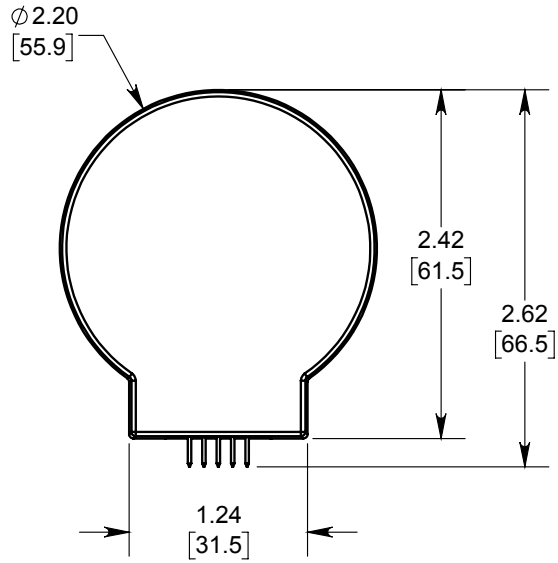

S2 Optical Shaft Encoder

BUSHING - .250" SHAFT

BALL BEARING - .250" SHAFT

BUSHING - .236" SHAFT

BALL BEARING - .236" SHAFT