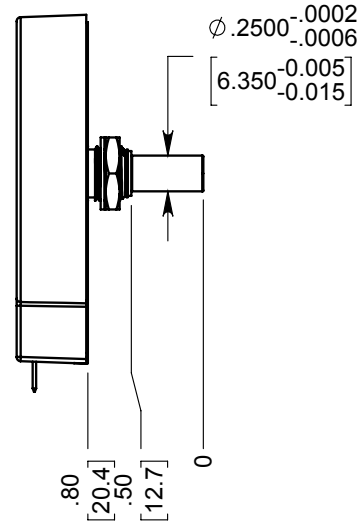

S2 Optical Shaft Encoder

BUSHING - .250" SHAFT

BALL BEARING - .250" SHAFT

BUSHING - .236" SHAFT

BALL BEARING - .236" SHAFT