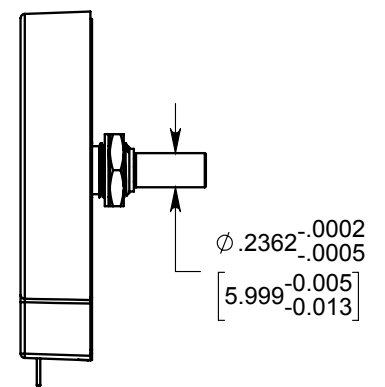

S2 Optical Shaft Encoder

BUSHING - .250" SHAFT

BALL BEARING - .250" SHAFT

BUSHING - .236" SHAFT

BALL BEARING - .236" SHAFT