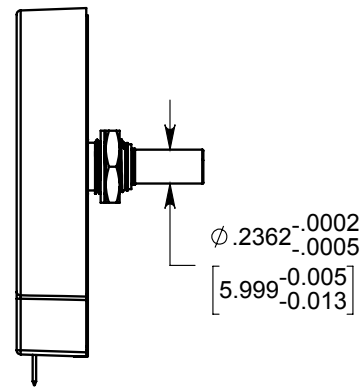

S2 Optical Shaft Encoder

BUSHING - .250" SHAFT

BALL BEARING - .250" SHAFT

BUSHING - .236" SHAFT

BALL BEARING - .236" SHAFT