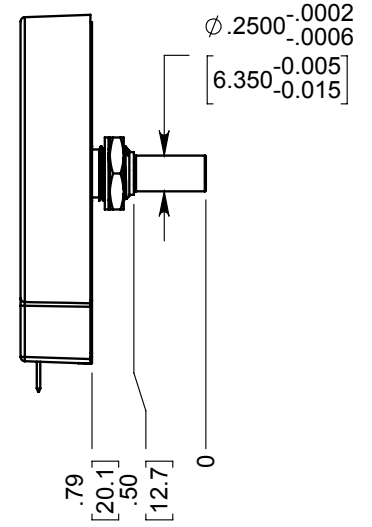

S2 Optical Shaft Encoder

BUSHING - .250" SHAFT

BALL BEARING - .250" SHAFT

BUSHING - .236" SHAFT

BALL BEARING - .236" SHAFT