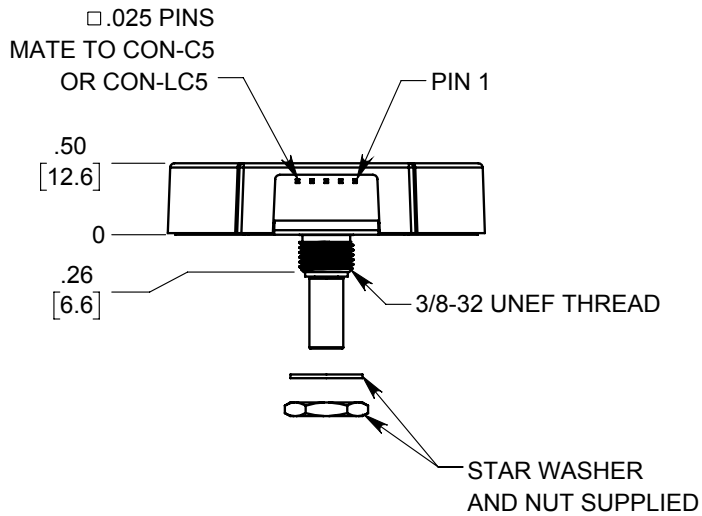

S2 Optical Shaft Encoder

BUSHING - .250" SHAFT

BALL BEARING - .250" SHAFT

BUSHING - .236" SHAFT

BALL BEARING - .236" SHAFT